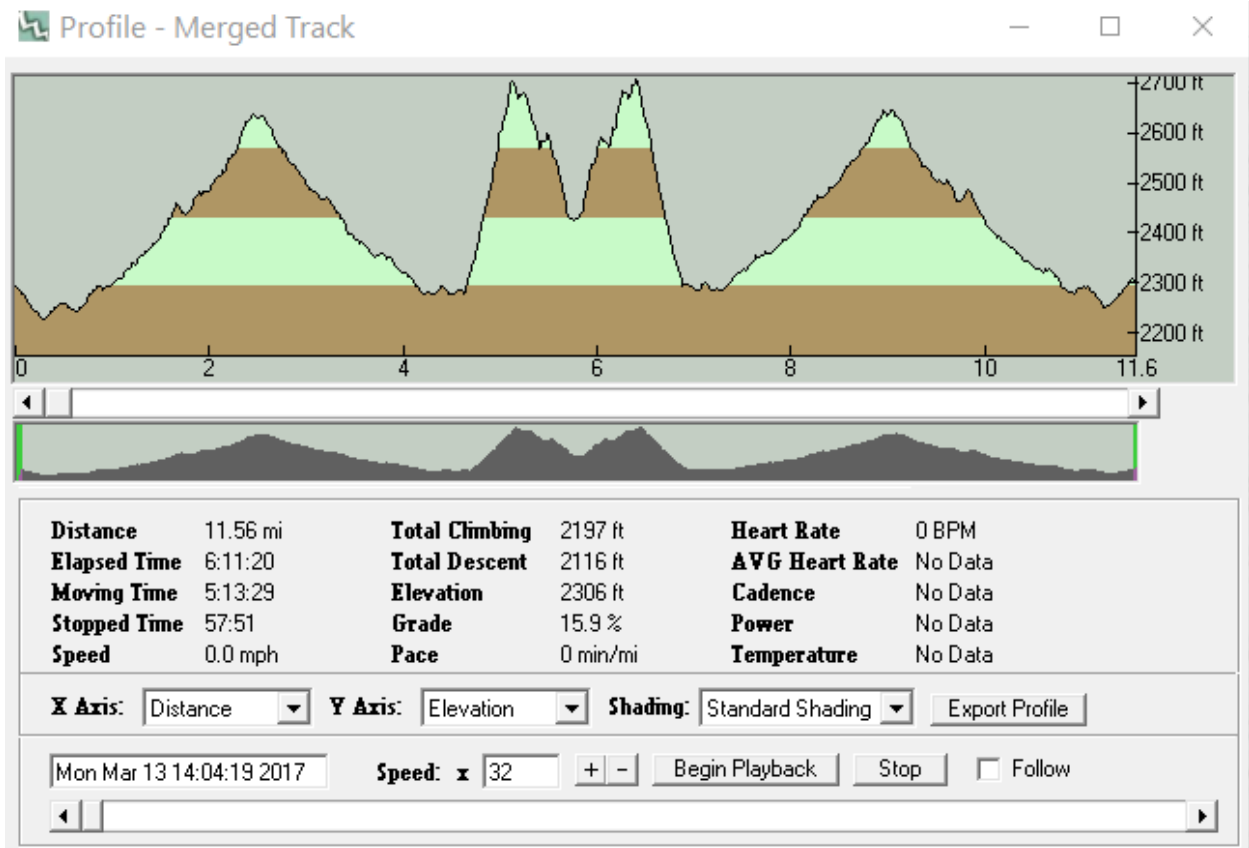

03/13/2017 Superstition Mountains, Marsh Valley Overall Stats

Standard Shading for Elevation

Horizontal Shading for Elevation